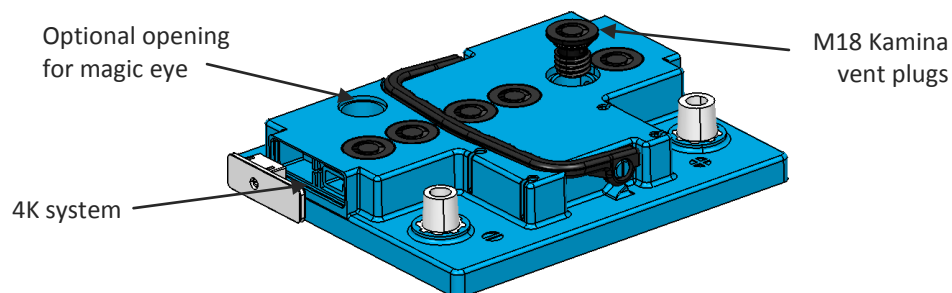

Euro Kamina lids L-series

Euro Kamina lids with flame-retardant 4K system

- Lids upgraded with 4-chamber leakage protection system
- Welded backfire system with integrated flash arrestor
- Safe central degassing system with angle connectors
- Lids available with standard M18 Kamina vent plugs with or without O-ring
- Accessories: magic eyes, Kamina angles, pole covers, pole rings...

Other Euro Kamina versions

- Kamina lids with oval opening, with or without external flame arrestor
- Kamina lids with nose shaped opening

Options for lid openings

	Lid dimensions (mm)				Ref.
	A	B	H	H1	
L1/LB1	207	175	36	29	5445, 5446, 5447, 5449
L2/LB2	241	175	36	28	5555, 5556, 5558
L3/LB3	276	175	36	28	5665, 5666, 5668
L4/LB4	313	175	36	28	5775
L5/LB5	350	175	36	28	5885