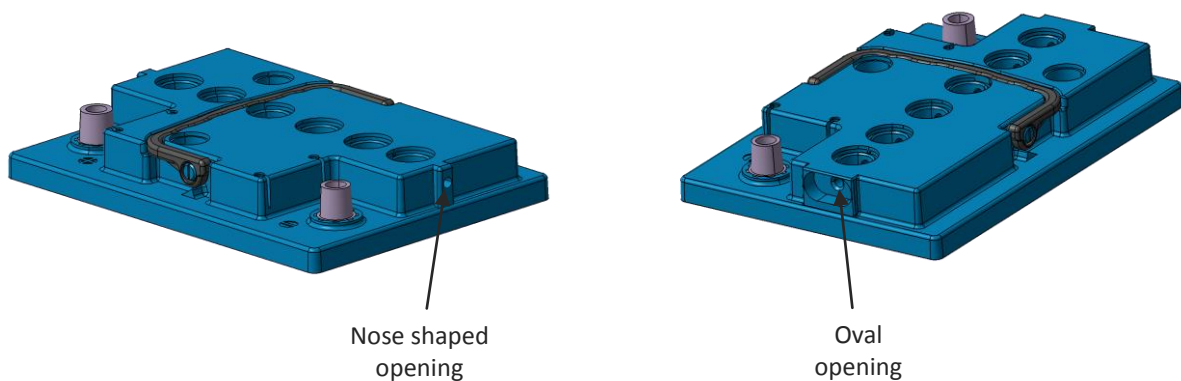

Euro Kamina lids L-series

Euro Kamina lids with flame-retardant 4K system

- Lids upgraded with 4-chamber leakage protection system
- Welded backfire system with integrated flash arrestor
- Safe central degassing system with angle connectors
- Lids available with standard M18 Kamina vent plugs with or without O-ring
- Accessories: magic eyes, Kamina angles, pole covers, pole rings...

Other Euro Kamina versions

- Kamina lids with oval opening, with or without external flame arrestor
- Kamina lids with nose shaped opening

Options for lid openings

	Lid dimensions (mm)				Ref.
	A	B	H	H1	
L1/LB1	207	175	36	29	5445, 5446, 5447, 5449
L2/LB2	241	175	36	28	5555, 5556, 5558
L3/LB3	276	175	36	28	5665, 5666, 5668
L4/LB4	313	175	36	28	5775
L5/LB5	350	175	36	28	5885