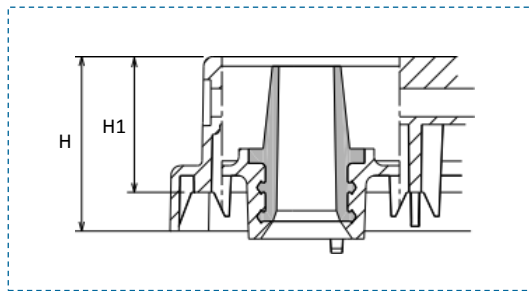

Euro Kamina lids L-series

Euro Kamina lids with flame-retardant 4K system

- Lids upgraded with 4-chamber leakage protection system
- Welded backfire system with integrated flash arrestor
- Safe central degassing system with angle connectors
- Lids available with standard M18 Kamina vent plugs with or without O-ring
- Accessories: magic eyes, Kamina angles, pole covers, pole rings...

Other Euro Kamina versions

- Kamina lids with oval opening, with or without external flame arrestor
- Kamina lids with nose shaped opening

Options for lid openings

	Lid dimensions (mm)				Ref.
	A	B	H	H1	
L1/LB1	207	175	36	29	5445, 5446, 5447, 5449
L2/LB2	241	175	36	28	5555, 5556, 5558
L3/LB3	276	175	36	28	5665, 5666, 5668
L4/LB4	313	175	36	28	5775
L5/LB5	350	175	36	28	5885