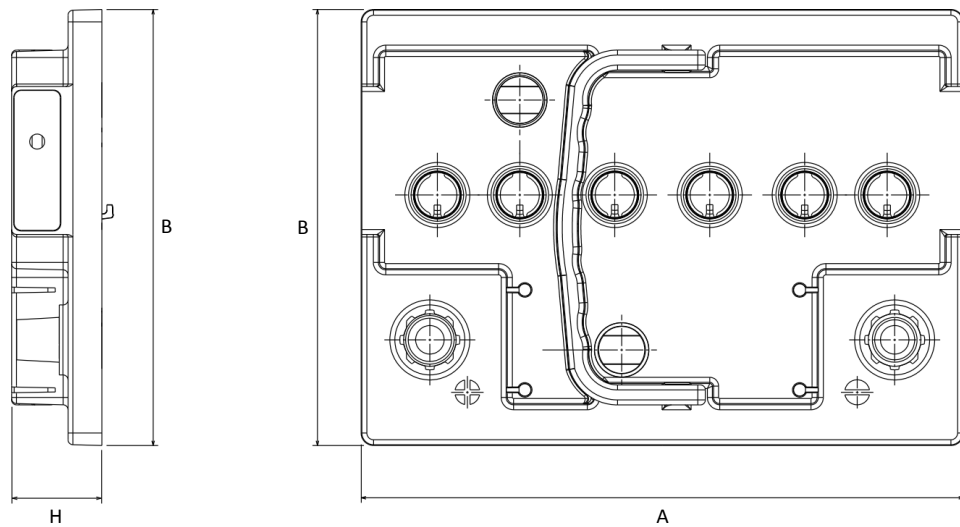

Euro Kamina lids L-series

Euro Kamina lids with flame-retardant 4K system

- Lids upgraded with 4-chamber leakage protection system
- Welded backfire system with integrated flash arrestor
- Safe central degassing system with angle connectors
- Lids available with standard M18 Kamina vent plugs with or without O-ring
- Accessories: magic eyes, Kamina angles, pole covers, pole rings...

Other Euro Kamina versions

- Kamina lids with oval opening, with or without external flame arrestor
- Kamina lids with nose shaped opening

Options for lid openings

	Lid dimensions (mm)				Ref.
	A	B	H	H1	
L1/LB1	207	175	36	29	5445, 5446, 5447, 5449
L2/LB2	241	175	36	28	5555, 5556, 5558
L3/LB3	276	175	36	28	5665, 5666, 5668
L4/LB4	313	175	36	28	5775
L5/LB5	350	175	36	28	5885