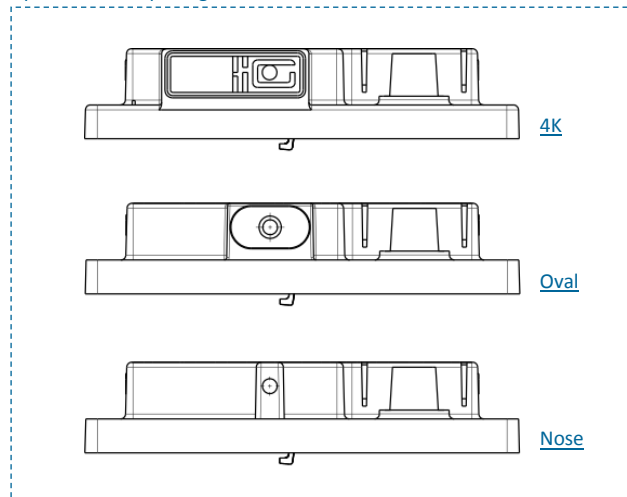

Euro Kamina lids L-series

Euro Kamina lids with flame-retardant 4K system

- Lids upgraded with 4-chamber leakage protection system
- Welded backfire system with integrated flash arrestor
- Safe central degassing system with angle connectors
- Lids available with standard M18 Kamina vent plugs with or without O-ring
- Accessories: magic eyes, Kamina angles, pole covers, pole rings...

Other Euro Kamina versions

- Kamina lids with oval opening, with or without external flame arrestor
- Kamina lids with nose shaped opening

Options for lid openings

	Lid dimensions (mm)				Ref.
	A	B	H	H1	
L1/LB1	207	175	36	29	5445, 5446, 5447, 5449
L2/LB2	241	175	36	28	5555, 5556, 5558
L3/LB3	276	175	36	28	5665, 5666, 5668
L4/LB4	313	175	36	28	5775
L5/LB5	350	175	36	28	5885