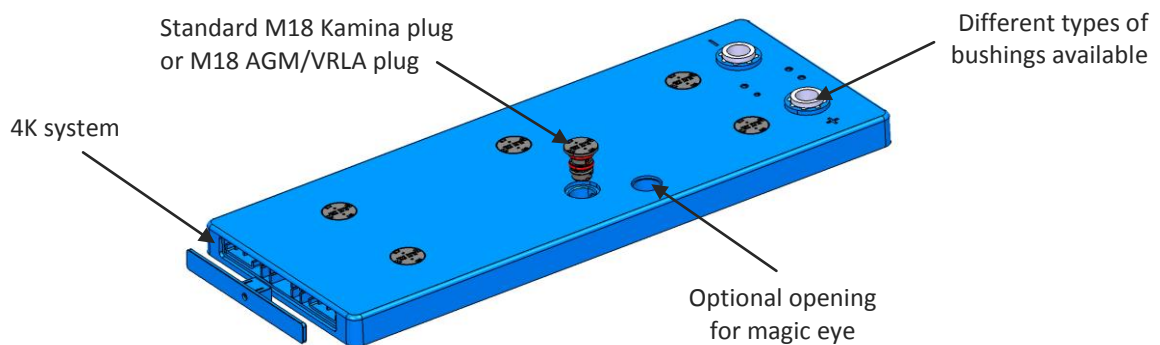

ABC Kamina lids 4K

Product description

Kamina lids types A, B and C for Heavy Duty batteries with flame-retardant 4K system for advanced protection against backfire

- Welded backfire system with integrated flash arrestor
- Lids available with standard M18 Kamina vent plugs or with M18 AGM/VRLA vent plugs
- Accessories: magic eyes, Kamina angles

(Kamina lids also available with oval openings and oval flash arrestors)

Advantages of 4K Kamina lids

- Lids upgraded with 4-chamber leakage protection system and improved backfire safety
- Central degassing system with angle connectors
- Approved by OEM and replacement markets

	Dimensions (mm)			Kamina*	AGM/VRLA
	A	B	H	Ref.	Ref.
Type A	487	189	24,5	6406	6416
Type B	487	223	24,5	6706	6716
Type C	487	276	24,5	7107	7117

* with 4K or oval openings

ABC flat lids

Standard ABC flat lids for Heavy Duty batteries