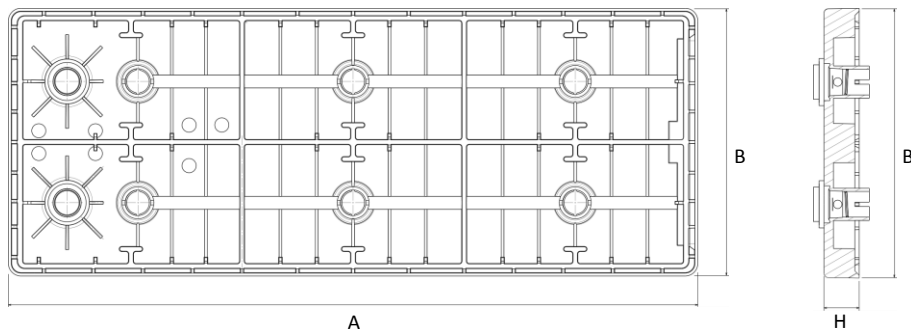

ABC Kamina lids 4K

Product description

Kamina lids types A, B and C for Heavy Duty batteries with flame-retardant 4K system for advanced protection against backfire

- Welded backfire system with integrated flash arrestor
- Lids available with standard M18 Kamina vent plugs or with M18 AGM/VRLA vent plugs
- Accessories: magic eyes, Kamina angles

	Dimensions (mm)			Kamina*	AGM/VRLA
	A	B	H	Ref.	Ref.
Type A	487	189	24,5	6406	6416
Type B	487	223	24,5	6706	6716
Type C	487	276	24,5	7107	7117

* with 4K or oval openings

ABC flat lids

Standard ABC flat lids for Heavy Duty batteries

	Dimensions (mm)			Flat lid V1		Flat lid V2	
	A	B	H	X	Ref.	X	Ref.
Type A	513	189	12,5	6,5	6405	2,5	6409
Type B	513	223	12,5	6,5	6705	2,5	6709
Type C	518	290	14,0	6,5	7105		
		274			7106	2,5	7109

ACCUMALUX Group