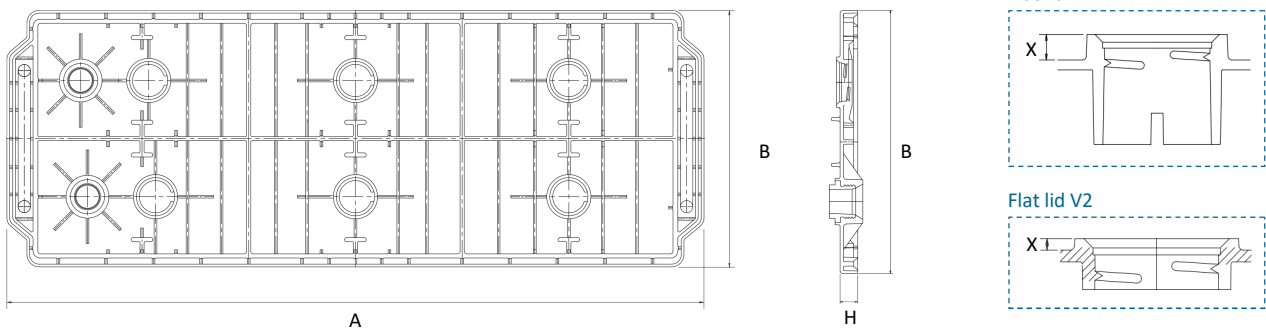

ABC Kamina lids

Product description

Kamina lids types A, B and C for Heavy Duty batteries

- Kamina lids available with oval openings and oval flash arrestor
- Lids available with standard M18 Kamina vent plugs or with M18 AGM/VRLA vent plugs
- Accessories: magic eyes, Kamina angles

	Dimensions (mm)			Kamina
	A	B	H	Ref.
Type A	487	189	24,5	6406
Type B	487	223	24,5	6706
Type C	487	276	24,5	7107

ABC flat lids

Standard ABC flat lids for Heavy Duty batteries

	Dimensions (mm)			Flat lid V1		Flat lid V2	
	A	B	H	X	Ref.	X	Ref.
Type A	513	189	12,5	6,5	6405	2,5	6409
Type B	513	223	12,5	6,5	6705	2,5	6709
Type C	518	290	14,0	6,5	7105		
		274			7106	2,5	7109