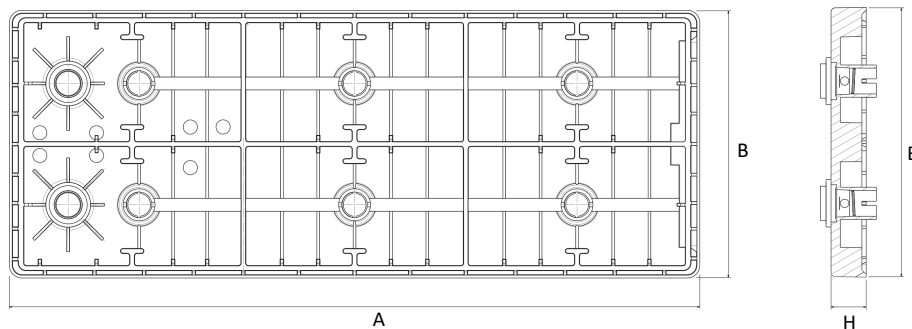

ABC Kamina lids

Product description

Kamina lids types A, B and C for Heavy Duty batteries

- Kamina lids available with oval openings and oval flash arrestor
- Lids available with standard M18 Kamina vent plugs or with M18 AGM/VRLA vent plugs
- Accessories: magic eyes, Kamina angles

	Dimensions (mm)			Kamina
	A	B	H	Ref.
Type A	487	189	24,5	6406
Type B	487	223	24,5	6706
Type C	487	276	24,5	7107

ABC flat lids

Standard ABC flat lids for Heavy Duty batteries

	Dimensions (mm)			Flat lid V1		Flat lid V2	
	A	B	H	X	Ref.	X	Ref.
Type A	513	189	12,5	6,5	6405	2,5	6409
Type B	513	223	12,5	6,5	6705	2,5	6709
Type C	518	290	14,0	6,5	7105		
		274			7106	2,5	7109